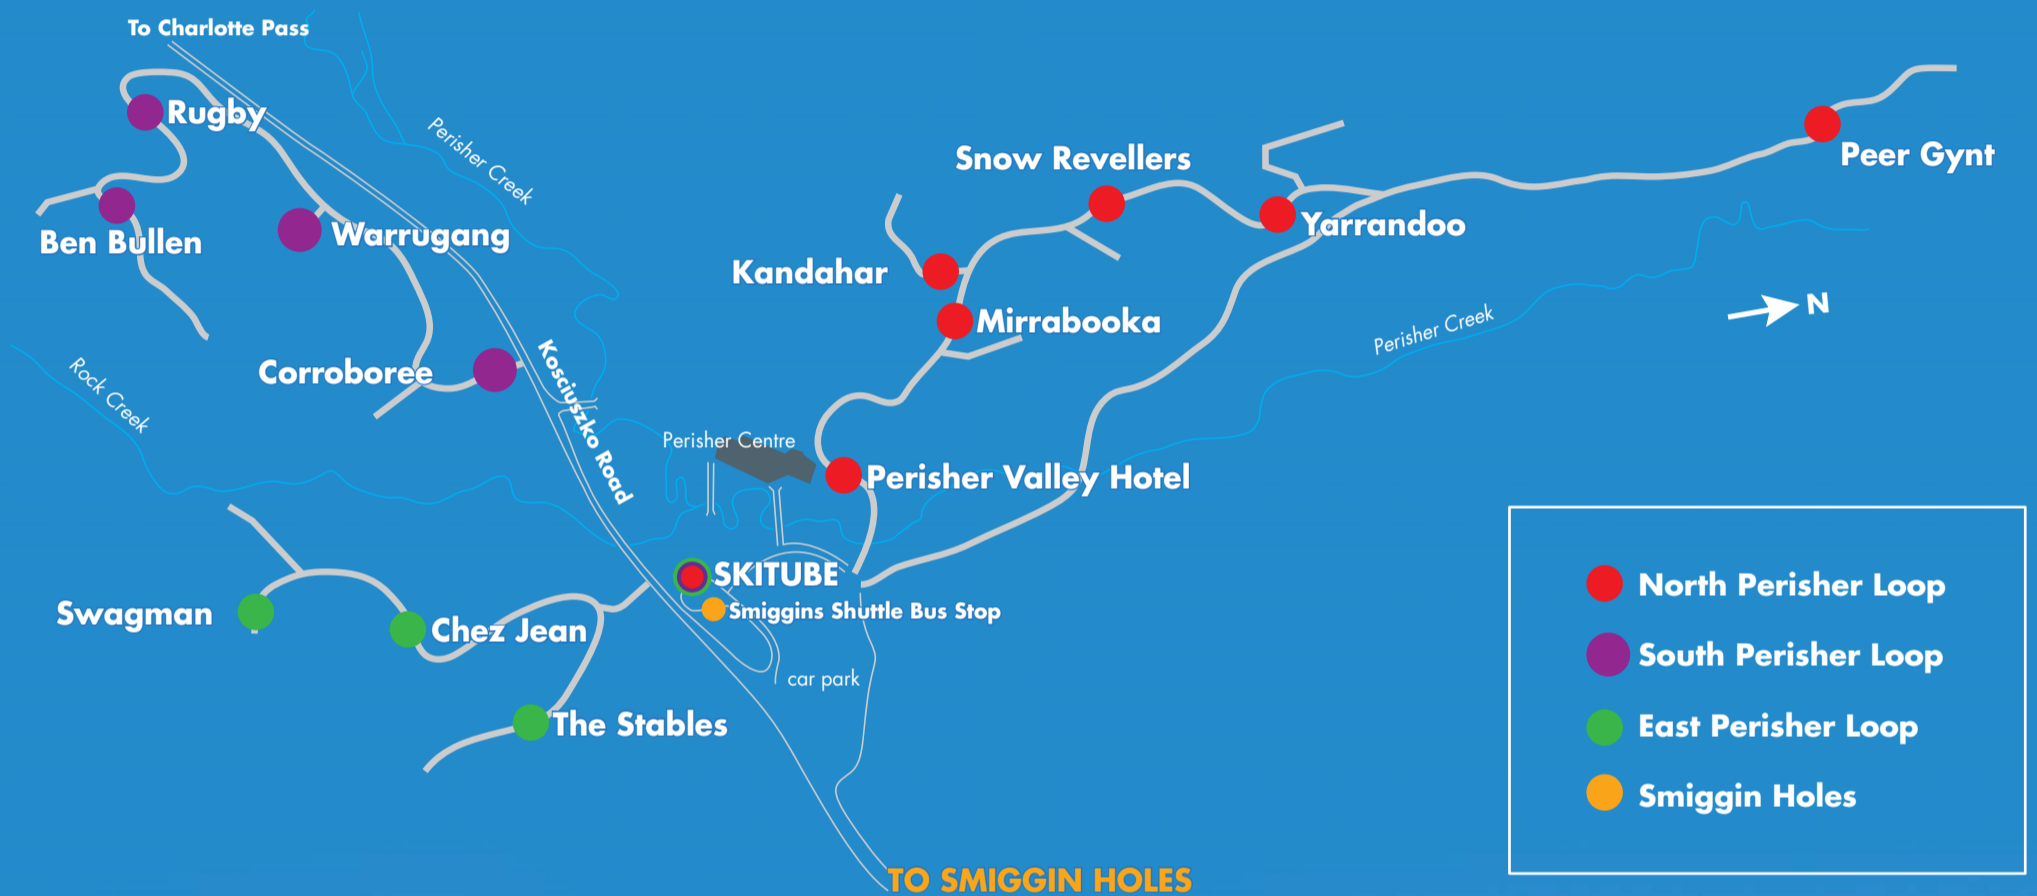

# FREE VILLAGE SHUTTLE

Tuesday Nights  
1 July - 9 September  
6pm to Midnight - Regular Timetable Service

North Perisher • South Perisher • East Perisher • Smiggin Holes

All loops link to Skitube Terminal.  
Connection from Skitube to Smiggin Holes by Perisher Blue Shuttle Bus.

PERISHER *blue*  
SKI RESORT

Groups of more than 8 phone bookings please.

Call Hans Oversnow **ph. 6457 5334**

For Timetable information: NPWS Visitor Centre 02 6450 5600 or Perisher Blue 1300 655 822  
[www.perisherblue.com.au/winter/info/frees shuttle.html](http://www.perisherblue.com.au/winter/info/frees shuttle.html)